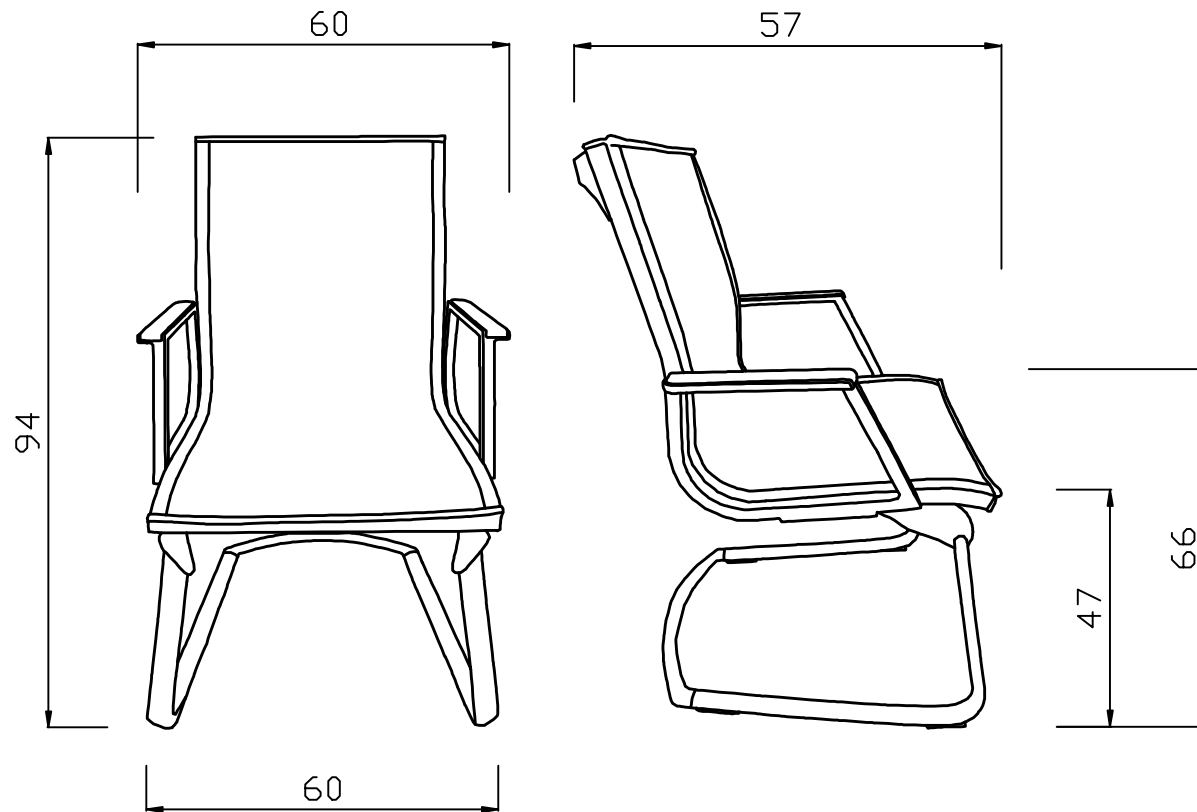

MODEL: C11

DIMANSIONS (Cm)

Silla

± 0.5
17.2kg