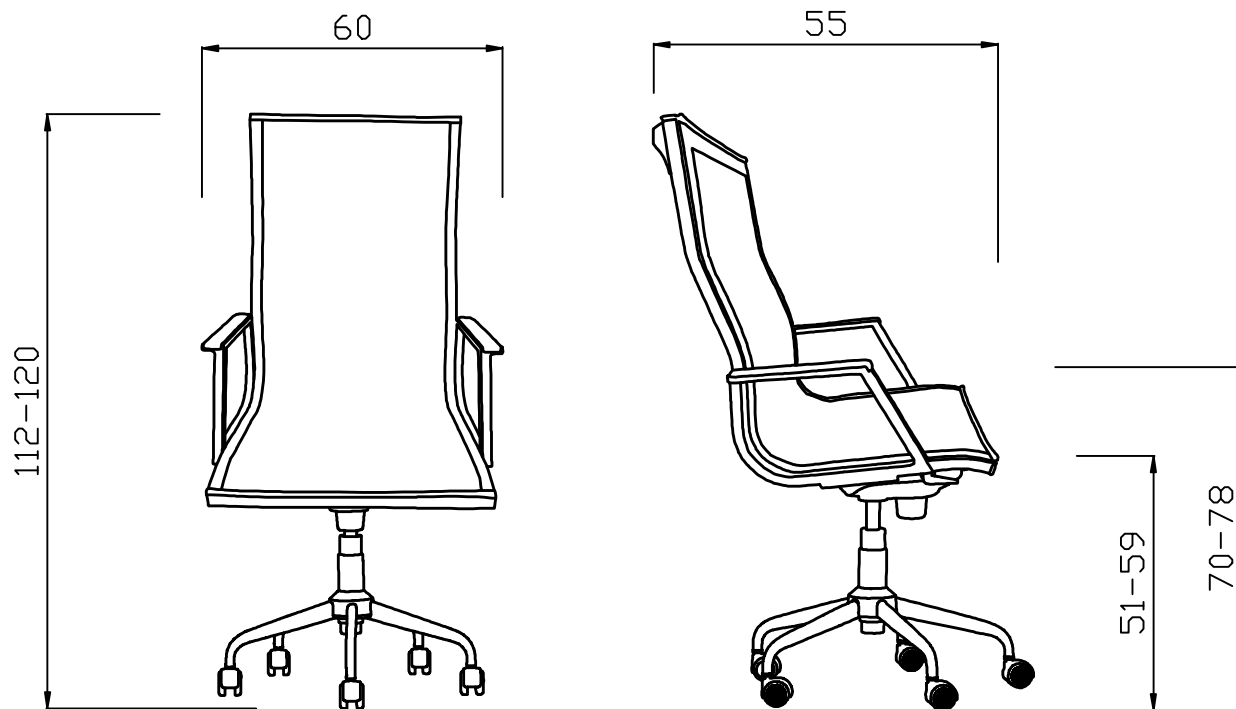

MODEL: M11

DIMANSIONS (Cm)

Silla

± 0.5
19.6kg