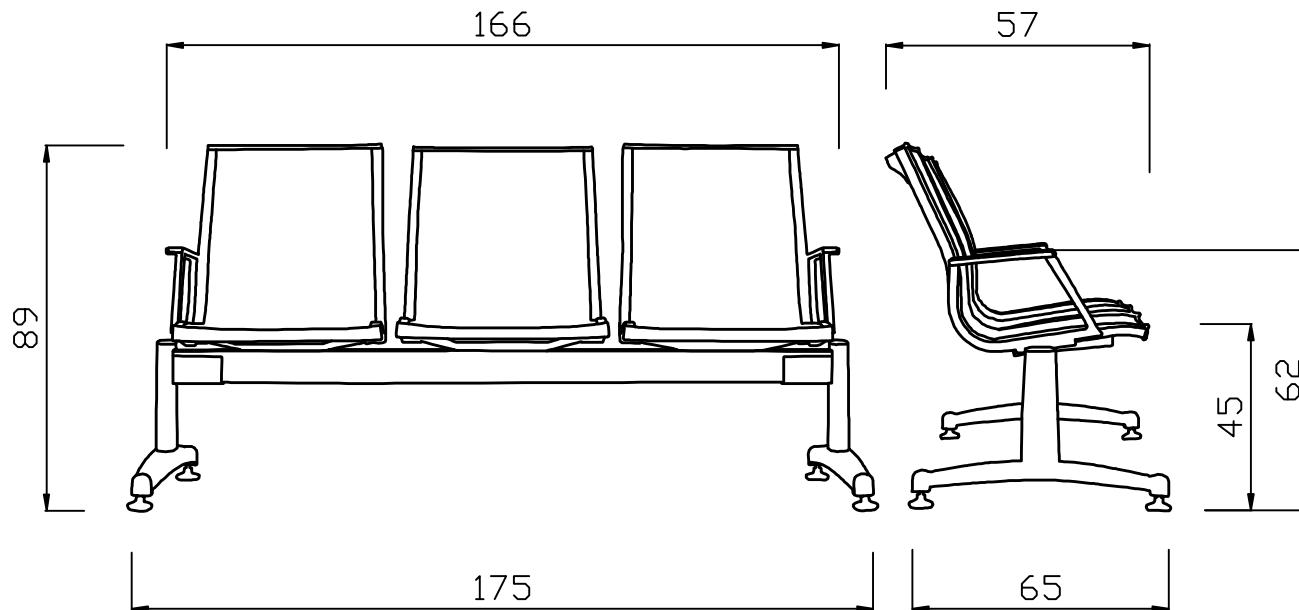

MODEL: W11p3

DIMANSIONS (Cm)

Silla

± 0.5
39.5kg