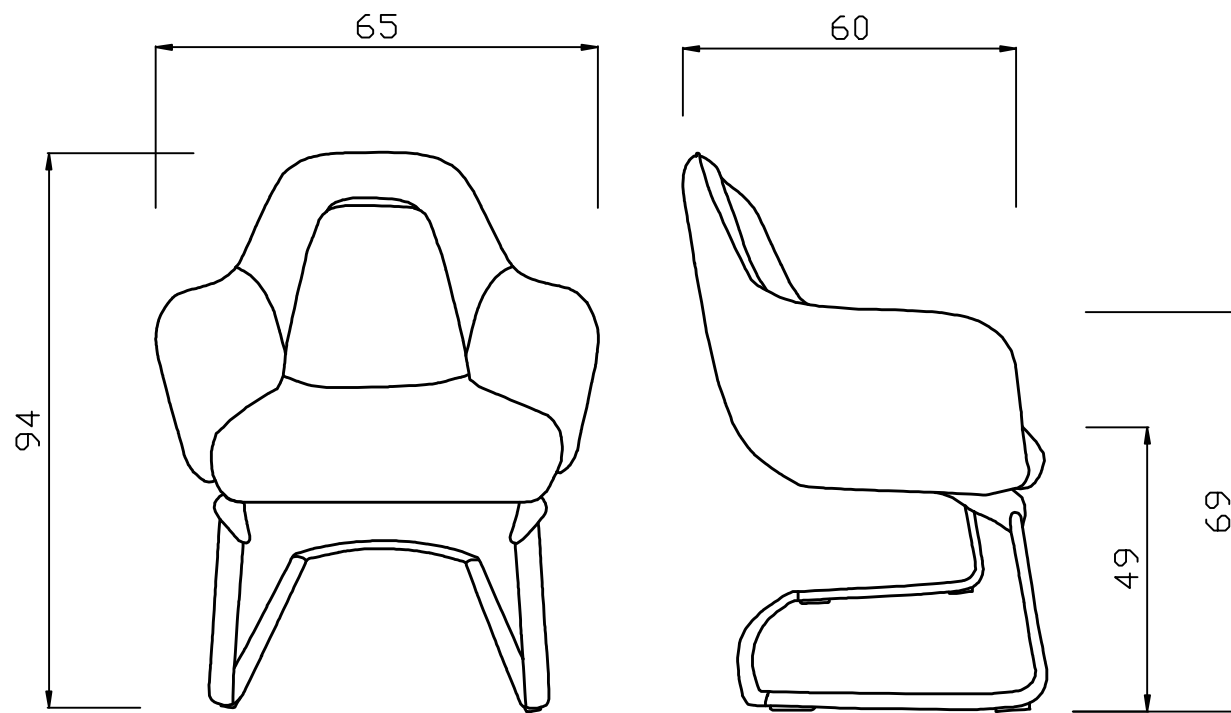

MODEL: C12

DIMANSIONS (Cm)

Silla

± 0.5
15.4kg