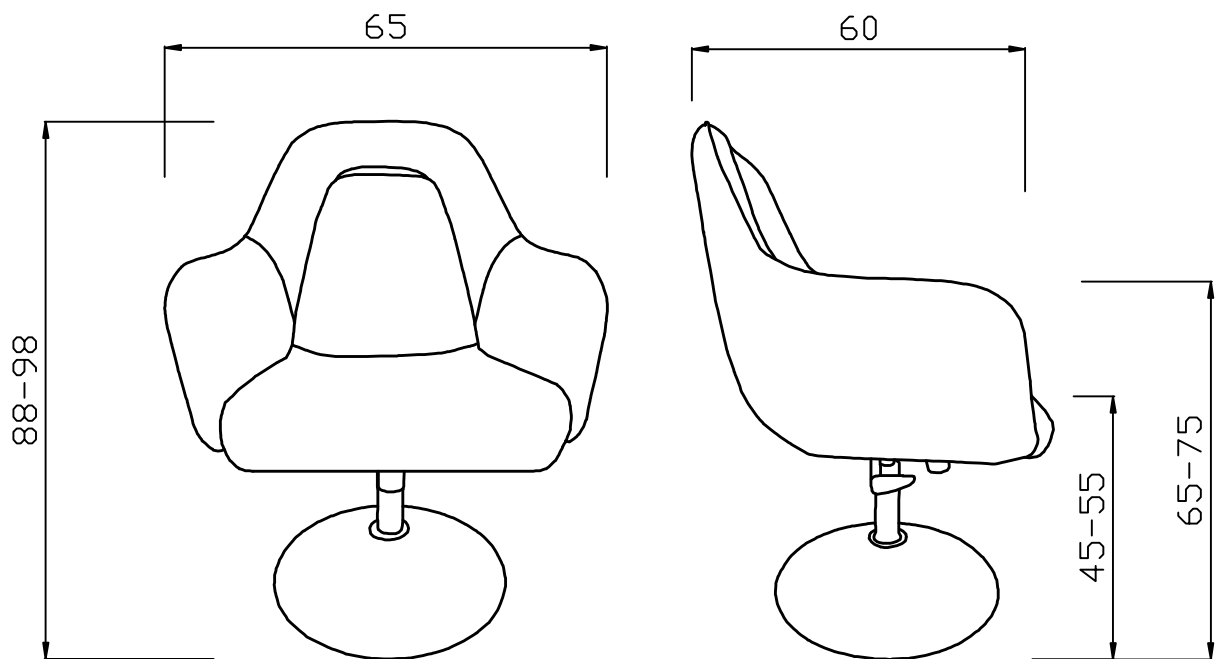

MODEL: R12

DIMANSIONS (Cm)

Silla

± 0.5
16.7kg