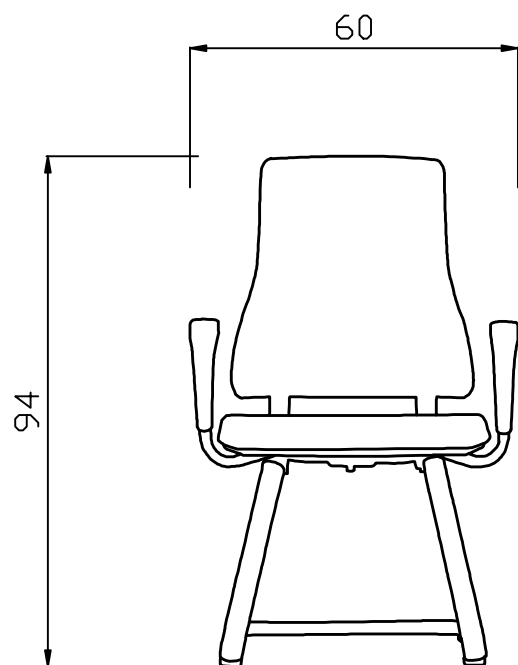

MODEL: C13

DIMANSIONS (Cm)

Silla

± 0.5
16 kg