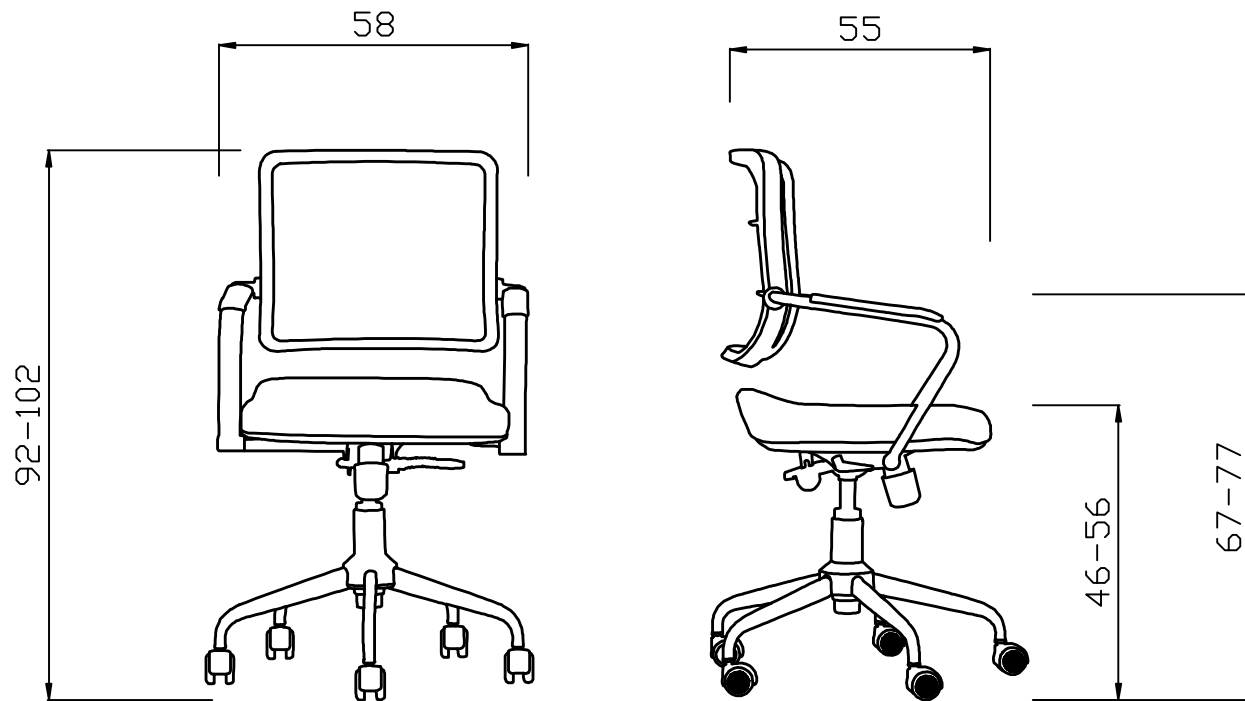

MODEL: K14

DIMANSIONS (Cm)

Silla

± 0.5
15.6 kg