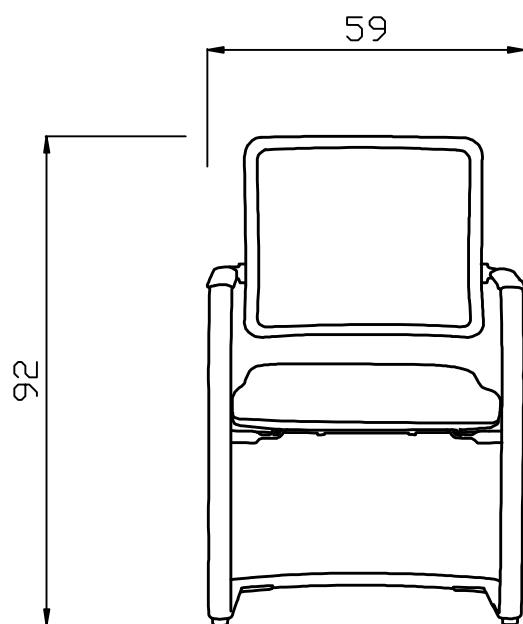

MODEL: C14

DIMANSIONS (Cm)

Silla

± 0.5
13.7 kg