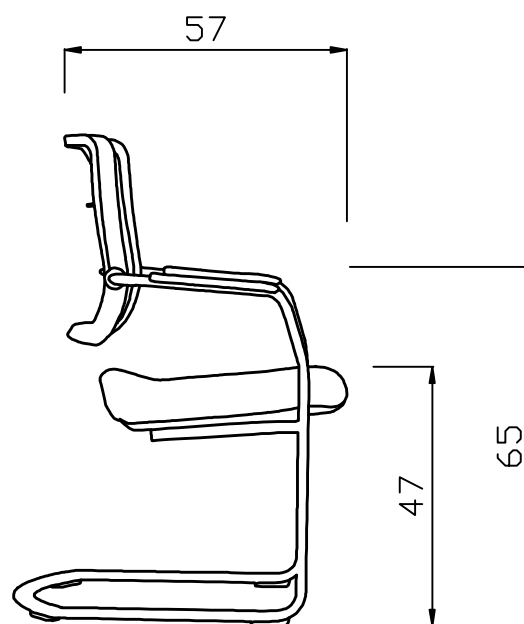

MODEL: C14

DIMANSIONS (Cm)

Silla

± 0.5
13.7 kg