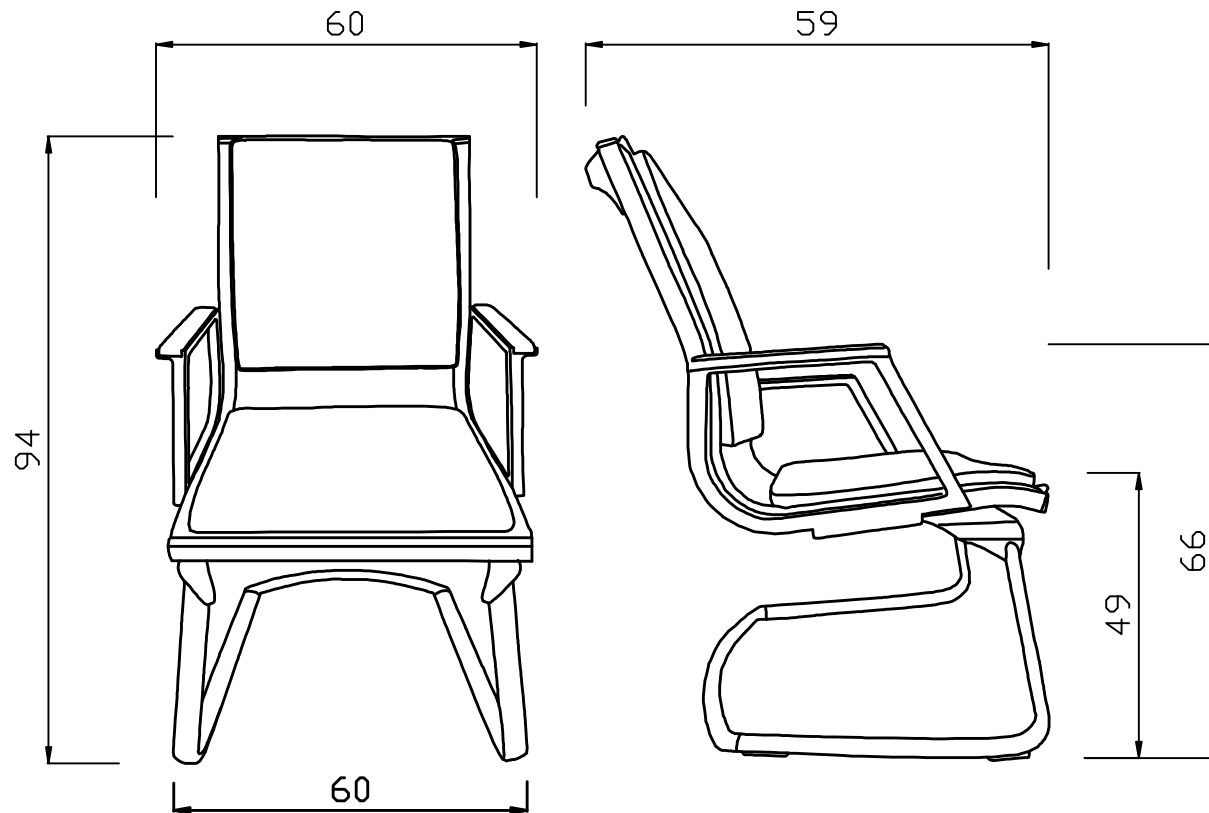

MODEL: C17

DIMANSIONS (Cm)

Silla

± 0.5
17.4 kg