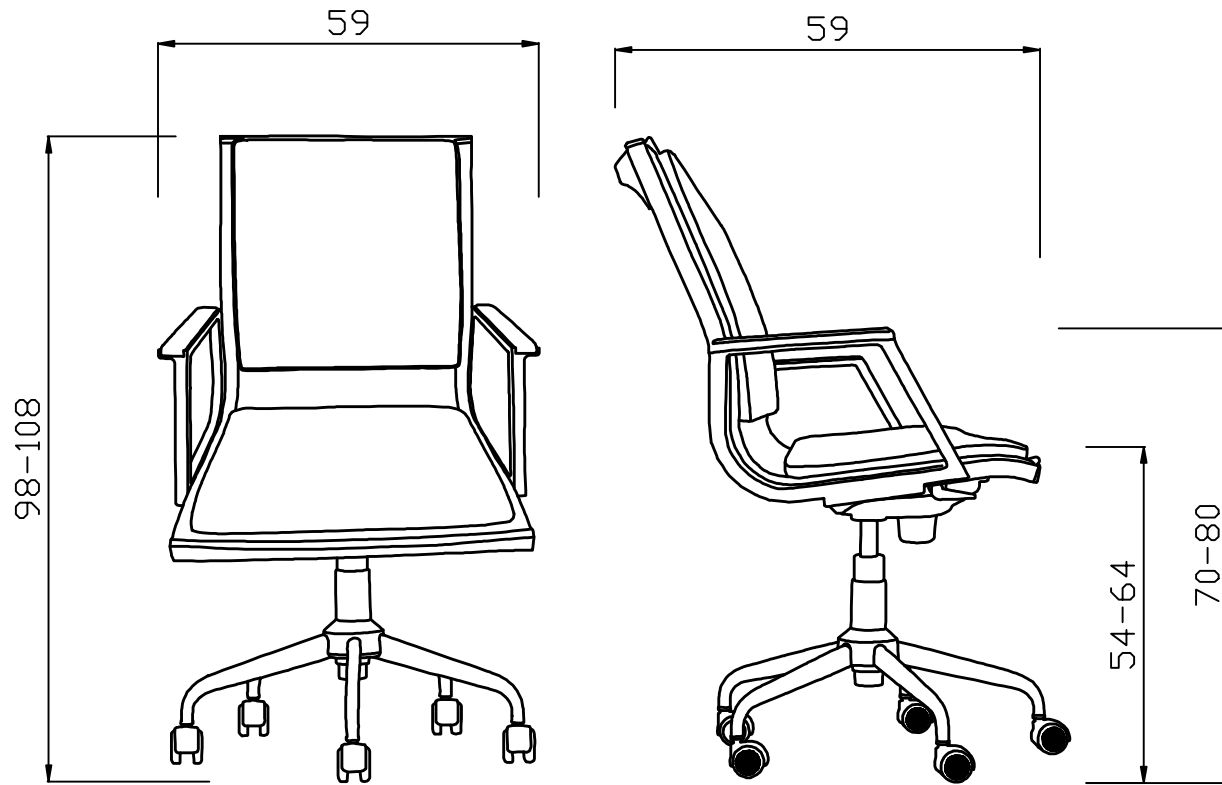

MODEL: K17

DIMANSIONS (Cm)

Silla

± 0.5
19.4 kg