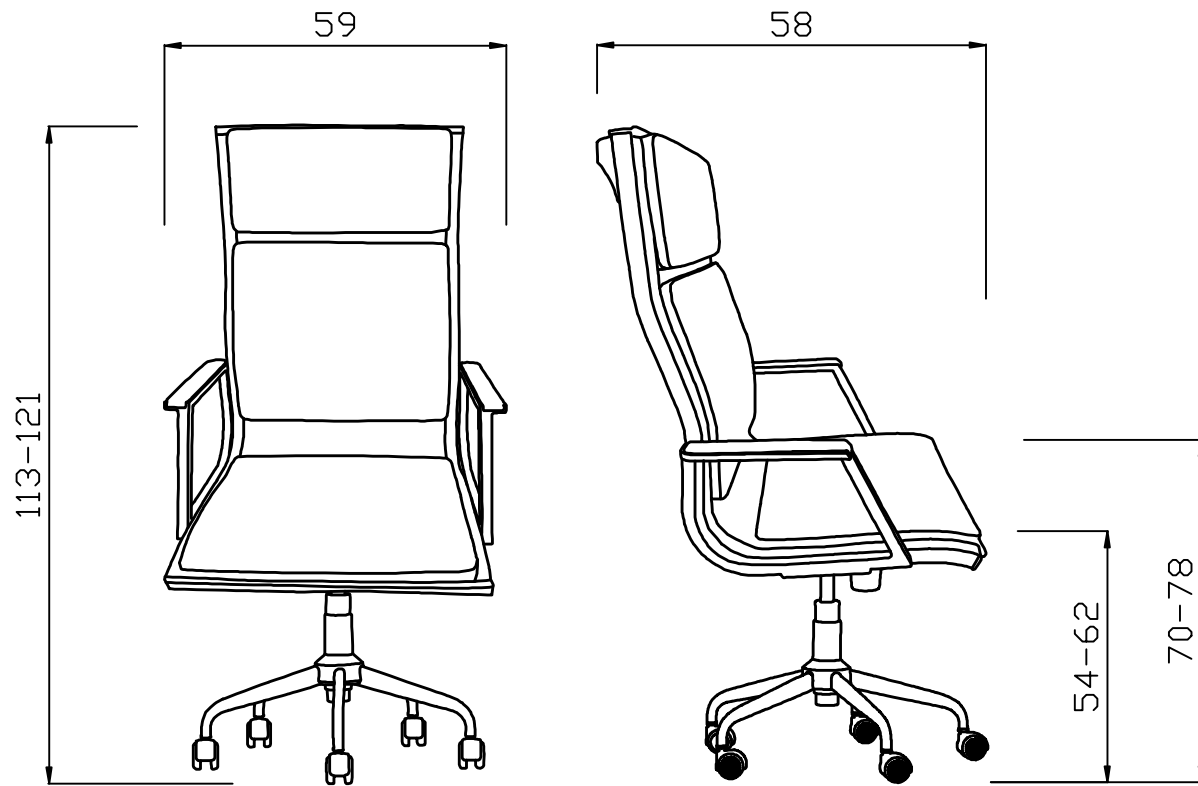

# MODEL: M17

DIMANSIONS (Cm)

Silla

$\pm 0.5$   
21.3 kg